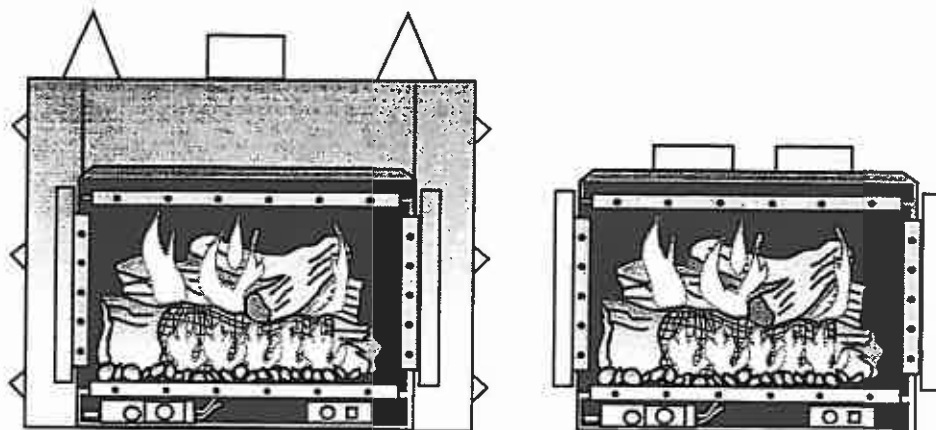

AVALON™

Cambridge™ Face

Features

- Beautiful, Fine Aluminum Casting
- Mantled Brow Accented By Fluted Channels
- Huge Fireview Framed with Gentle, Curved Arch
- Fits Both Avanti DVS Fireplace & Fireplace Insert
- Comes Completely Assembled
- Attaches with 4 Screws
- Easy to Attach & Remove (Simply Lifts On and Off)
- Black Metallic Paint

Options

- 24 Karat Gold Fanlight

DVS Fireplace Body
Sku # 98400110

DVS Insert Body
Sku # 98400100