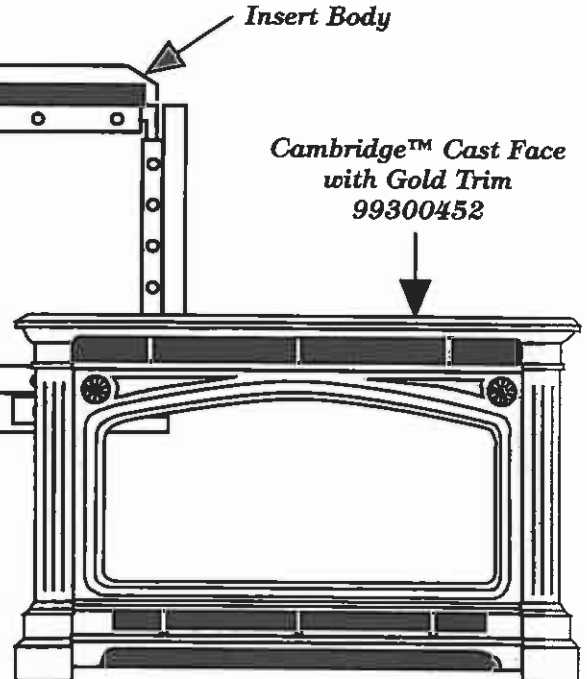

Options

- Rectangular 24 Karat Gold Plated Door with Metallic Black Painted Face
- Cast Cambridge™ Face - Black Metallic Paint with Gold Trim
- Thermostat
- Remote Control/Remote Thermostat
- Face Panels 8" x 10" (28 7/8" x 40 3/8")
10" x 13" (31 7/8" x 44 3/8")

Fireplace Insert Body
98400101

Detachable
Flue
Manifold
Ships
With Unit

Avanti DVS Gold
Door/Black Face
Assembly
99300451

Cambridge™ Cast Face
with Gold Trim
99300452

AVALON™

Cambridge™ Face

Features

- Beautiful, Fine Aluminum Casting
- Mantled Brow Accented By Fluted Channels
- Huge Fireview Framed with Gentle, Curved Arch
- Fits Both Avanti DVS Fireplace & Fireplace Insert
- Comes Completely Assembled
- Attaches with 4 Screws
- Easy to Attach & Remove (Simply Lifts On and Off)
- Black Metallic Paint