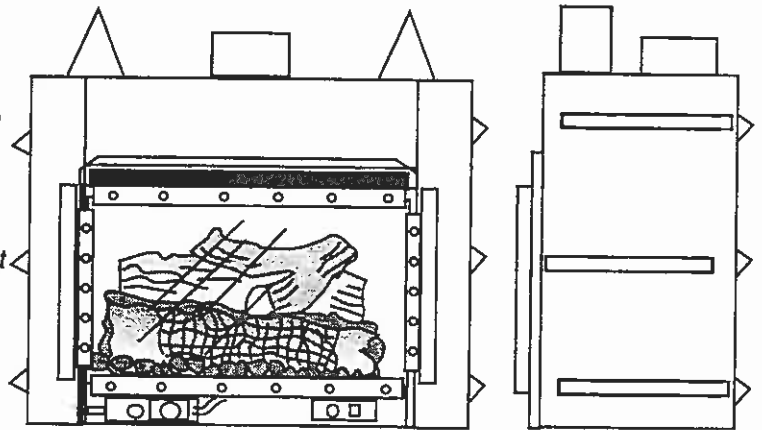

AVALON™

May '97

'97 Avanti DVS™ Direct Vent Fireplace

Performance

- Direct Vent Fireplace (Wall Furnace Rated)
- Approximate Heating Capacity - 1,500 Sq. ft.
- BTU Input (NG) - 31,000 (on high) 18,600 (on low)
- BTU Input (LP) - 31,000 (on high) 16,000 (on low)
- Steady State Efficiency - 80%-NG & 80.5%-LP (with fan)
- Annual Fuel Utilization Efficiency 71.3% NG & 71.8% LP

Standard Features

- Natural Gas Burner (LP conversion kit with unit)
- Thermocouple/Thermopile 30 Second Dropout Safety Pilot
- 130 CFM Convection Fan
- Realistic 4 Piece Log & Ember Set
- Millivolt System
- Dura-Vent Direct Vent Connector
- 5mm Ceramic Glass (Silica Coated)
- Built-in Burner ON/OFF Switch
- Adjustable Burner Control
- Uses Dura Vent 6 5/8" Direct Vent