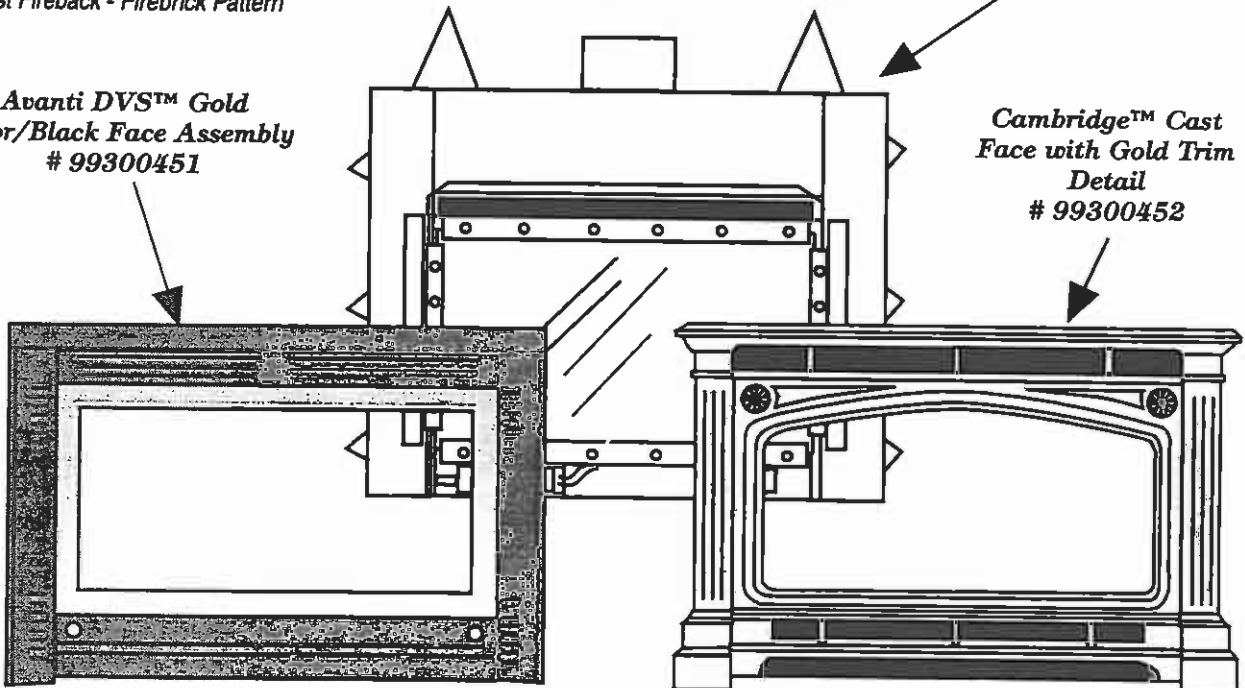

Fireplace
Body

Avanti DVS™ Gold
Door/Black Face Assembly
99300451

Cambridge™ Cast
Face with Gold Trim
Detail
99300452