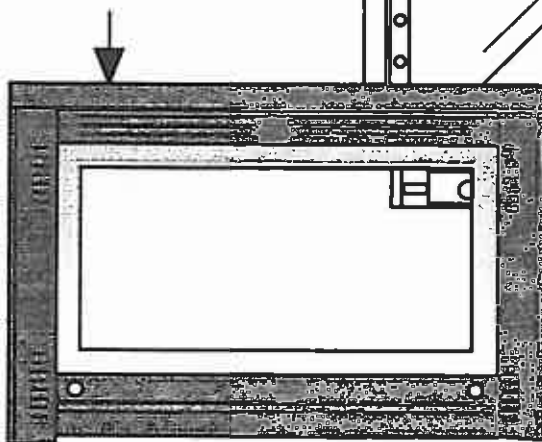

Detachable
Flue
Manifold
Ships
With Unit

Avanti DVS Gold
Door/Black Face
Assembly
99300451