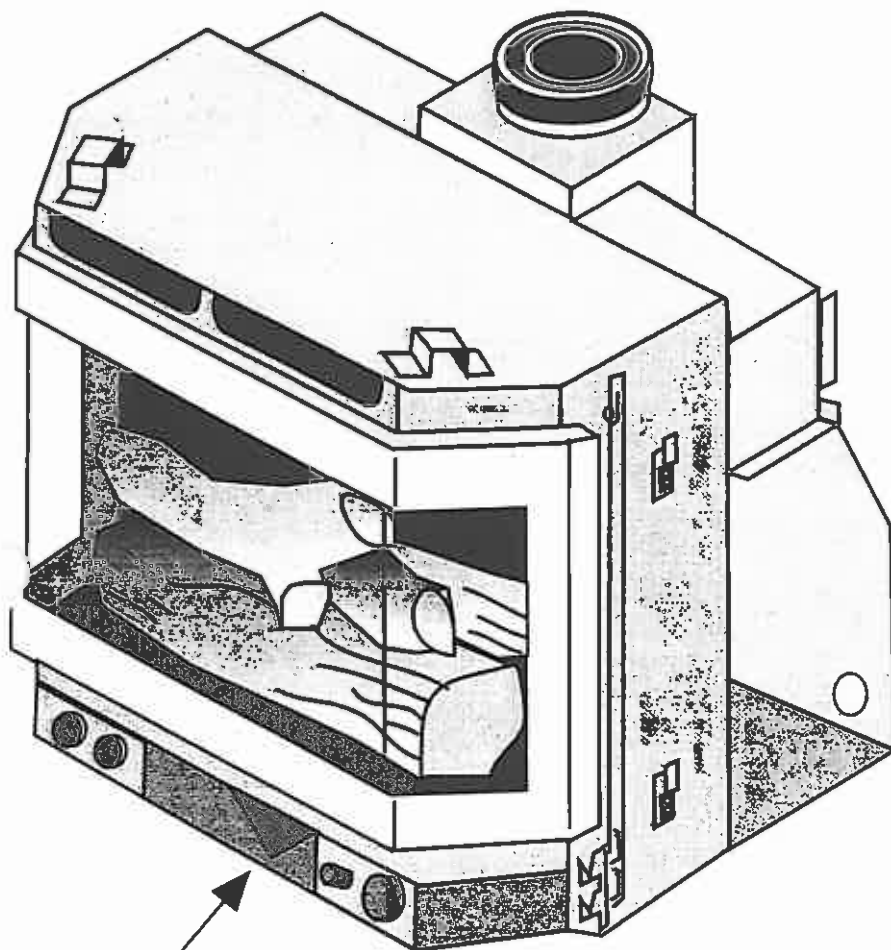

Avanti Direct Vent Gas Stove & Insert

AVALON™

Avanti Direct Vent Body

Standard Features

Converts to 2 units - freestanding pedestal, Insert as masonry or zero clearance

Ships as Natural Gas, Includes LP Conversion Kit

3/16" Steel Construction

Realistic Log Set

Large Bayview Neoceram Viewing Glass

Uses 6" Simpson Dura Vent Direct Vent

130 CFM Blower

Alcove & Hearth Heater Approved

*Finish Available in Metallic Black Paint and Almond or Hunter Green Porcelain Enamel
NEW Black Porcelain Enamel*

*Rated Input - 38,500 BTU/Hr. NG
- 36,500 BTU/Hr. LP*

*Steady State Efficiency - 81% NG
- 81.5% LP*

DV Body
#98700811

Used for both stove & insert

Includes natural gas burner, glass, logs, gold door, fan & LP conversion kit