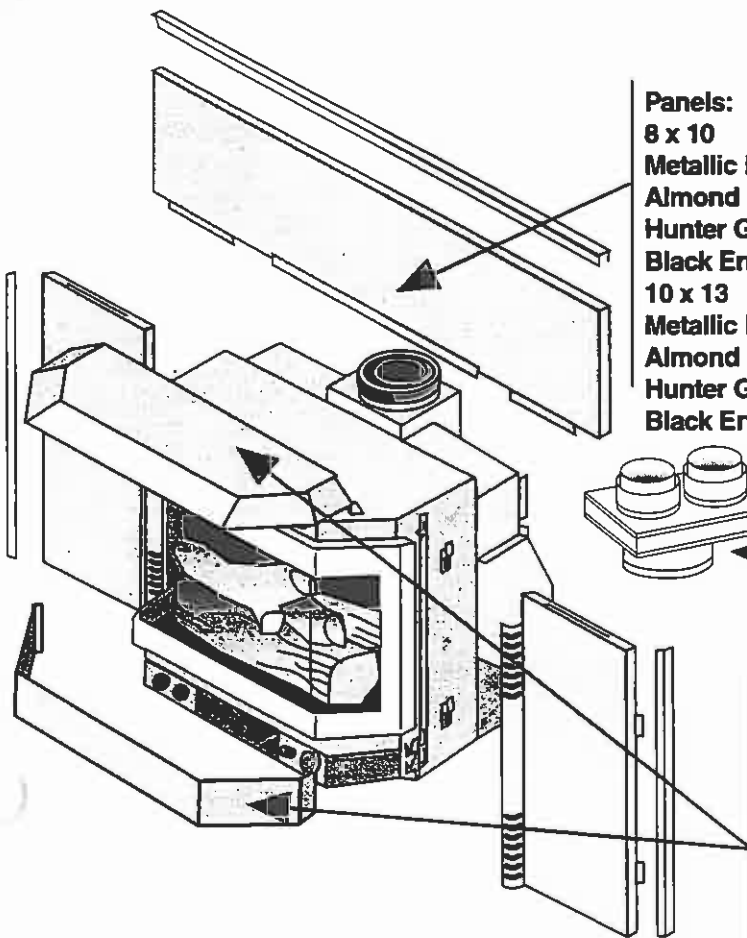

Required

Avanti Direct Vent Body
Avanti Insert Shell Kit
Avanti Panels

Optional

Thermostat
Remote Control/Remote Thermostat
Co-Axial to Co-Linear Connector

Panels:
8 x 10
Metallic Black Paint #99300410
Almond Enamel #99300411
Hunter Green Enamel #99300412
Black Enamel #99300413
10 x 13
Metallic Black Paint #99300420
Almond Enamel #99300421
Hunter Green Enamel #99300422
Black Enamel #99300423

Co-Axial to Co-Linear Connector #98400150

Avanti Insert Shell Kit

Metallic Black Paint #99200310
Almond Enamel #99200311
Hunter Green Enamel #99200312
Black Enamel #99200313