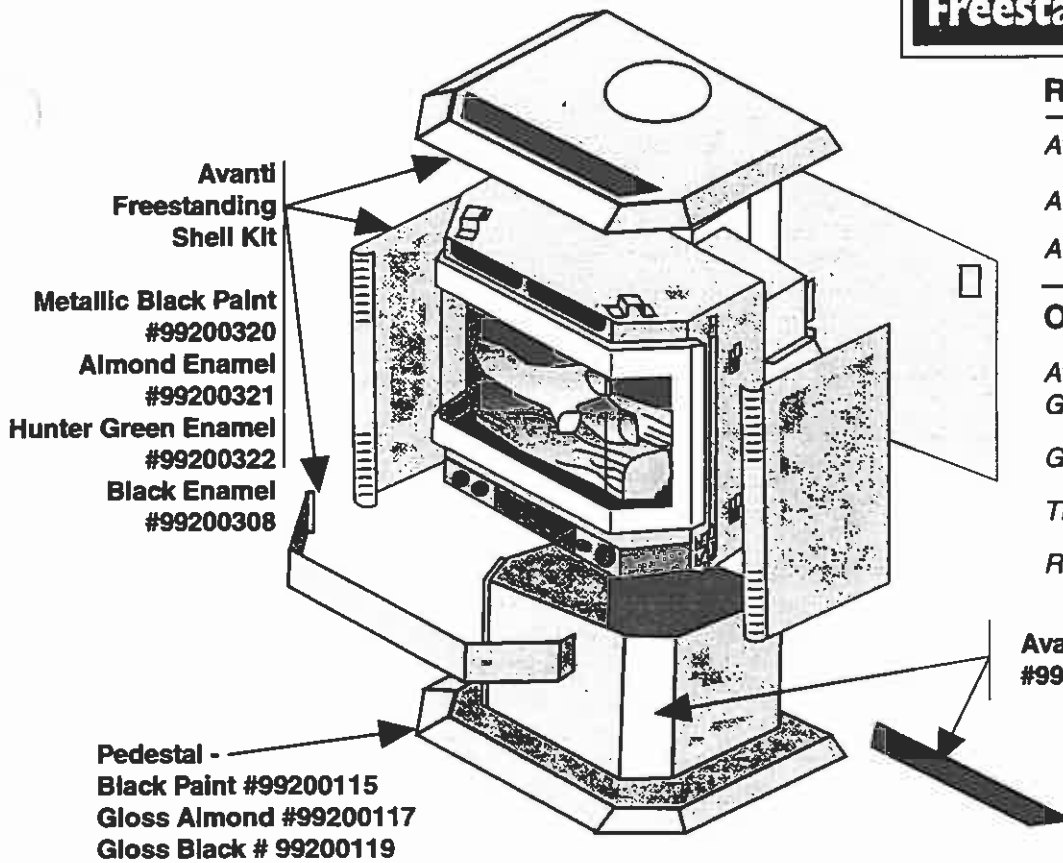

Freestanding on Pedestal

Required

Avanti Direct Vent Body
Avanti Freestanding Shell Kit
Avanti Pedestal - Black Painted

Optional

Avanti Pedestal - Gloss Almond & Gloss Black
Gold Trim Kit - Grill & Pedestal Trim
Thermostat
Remote Control/Remote Thermostat

Avanti Gold TrimKit - #99200116

Pedestal -
Black Paint #99200115
Gloss Almond #99200117
Gloss Black # 99200119

Avanti Freestanding Shell Kit
Metallic Black Paint #99200320
Almond Enamel #99200321
Hunter Green Enamel #99200322
Black Enamel #99200308

Fireplace Insert