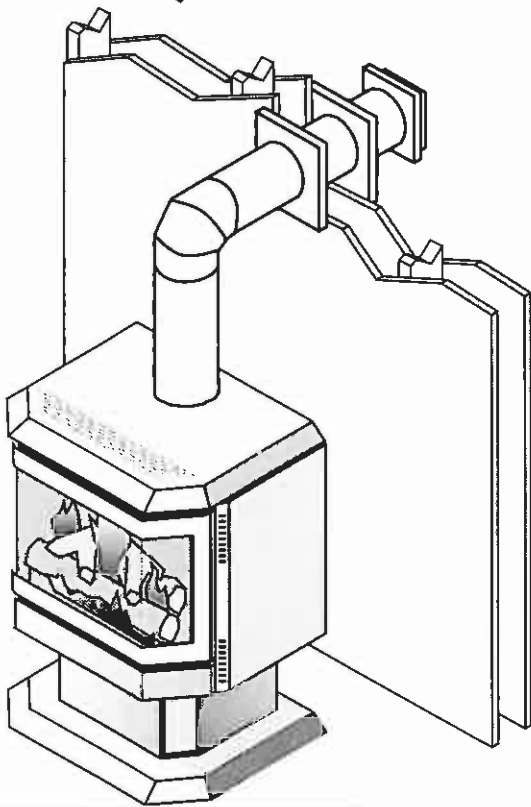

AVANTI

By Avalon

Direct Vent Heater