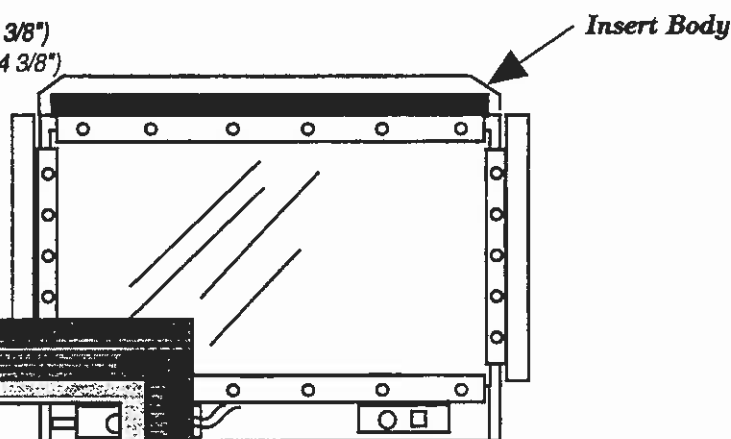

Insert Body