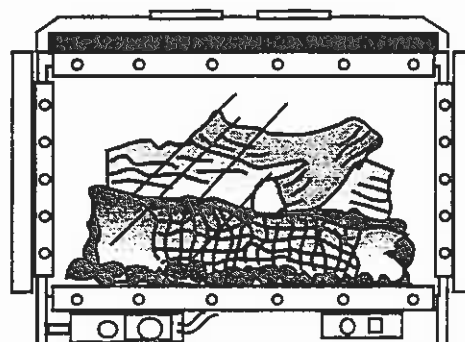

AVALON™

October '96

Avanti DVS Direct Vent Fireplace Insert

Performance

- Direct Vent Fireplace Insert
- Approximate Heating Capacity - 600-1,500 Sq. Ft.
- BTU Input (NG) - 31,000 (on high) 18,600 (on low)
- BTU Input (LP) - 31,000 (on high) 16,000 (on low)
- Steady State Efficiency - 80% (NG) 80.5% (LP)
- Annual Fuel Utilization Efficiency - 71.3% (NG) 71.8% (LP)

Standard Features

- Natural Gas Burner (LP conversion kit with unit)
- Thermocouple/Thermopile 30 Second Dropout Safety Pilot
- 130 CFM Quiet, Variable Speed Thermodisc Fan
- Realistic 4 Piece Log & Ember Set
- Millivolt System
- Dura-Vent Direct Vent Connector
- 5mm Ceramic Glass (Silica Coated)
- Built-in Burner ON/OFF Switch
- Variable Heat Output
- Direct Vent Consist of - 3" Air Intake & 3" Exhaust
- Piezo Igniter

Options

- Rectangular 24 Karat Gold Plated Door with Metallic Black Painted Face
- Thermostat
- Remote Control/Remote Thermostat
- Face Panels 8" x 10" (28 7/8" x 40 3/8")
  10" x 13" (31 7/8" x 44 3/8")

Fireplace Insert Body
98400101