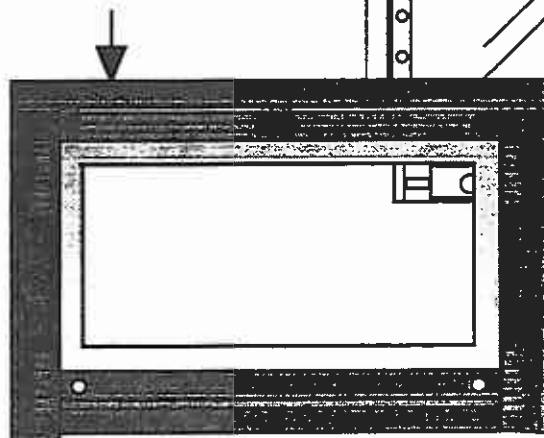

Avanti DVS Gold
Door/Black Face
Assembly
99300451