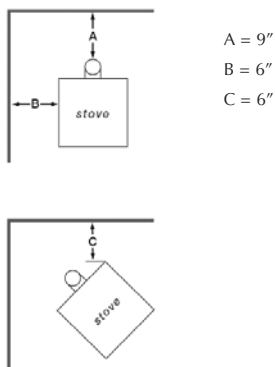

FEATURES

- Heats up to 1,900 sq. ft.
- 10" yellow-flame burner
- Mirror back shield for enhanced flame viewing
- Maximum input of 47,150 BTU (oil #1)
- Minimum input of 17,000 BTU (oil #1)
- Exterior dimensions of 28,25"W X 19"D X 28"H
- Works without electricity
- Approximate weight of 247 lbs (122 kg)

Clearances to combustibile Materials