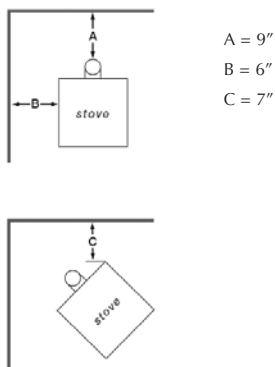

FEATURES

- Heats up to 1,200 sq. ft.
- 8" Blue flame burner
- Mirror back shield for enhanced flame viewing
- Maximum input of 30,100 BTU (oil #1)
- Minimum input of 15,100 BTU (oil #1)
- Exterior dimensions of 27"W X 19,25"D X 25"H
- Works without electricity
- Approximate weight of 191 lbs (86,5 kg)

Clearances to combustibile Materials