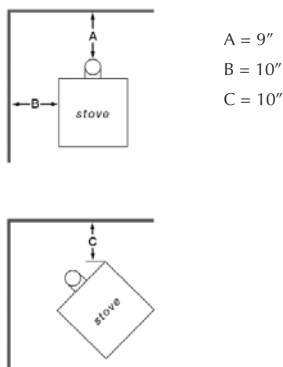

FEATURES

- Heats up to 1,200 sq. ft.
- 7" yellow-flame burner
- Maximum input of 25,800 BTU (oil #1)
- Minimum input of 10,100 BTU (oil #1)
- Exterior dimensions of 23,5"W X 21"D X 30"H
- Works without electricity
- Approximate weight of 125 lbs (57 kg)

Clearances to combustibile Materials