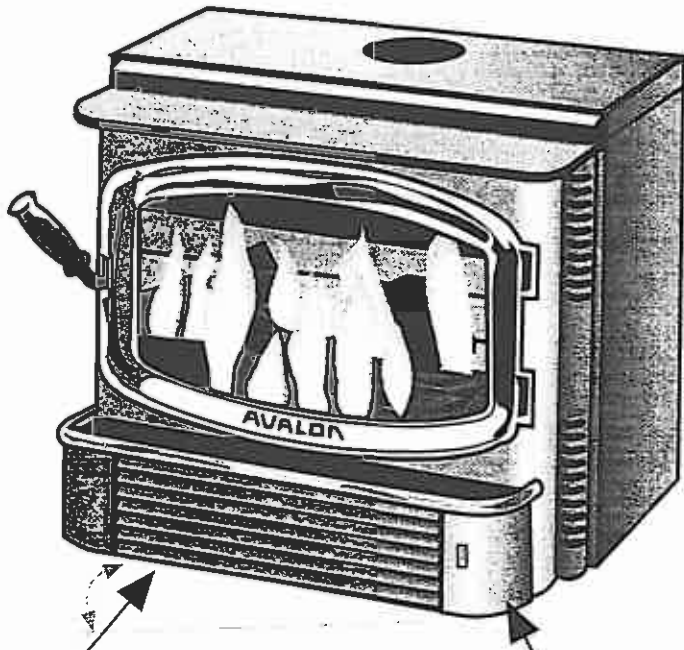

### Standard Features

- Converts to 4 units - freestanding on legs or pedestal, Insert for masonry fireplace or zero clearance fireplace
- Ships with NG burner & includes easy to convert LP conversion kit
- Tested & approved as heater (not a decorative appliance)
- Standing pilot/Piezo igniter
- Modular burner assembly
- Adjustable pressure regulator
- Solid brass door only
- Five-sided convection chamber
- 3/16" steel construction
- Ceramic fiber log set with twigs and embers
- Large Neoceram viewing glass
- 4" flue for "B" vent
- Brass trimmed ashlip and convection chamber
- 130 CFM blower standard (variable speed)
- Alcove & hearth heater approved
- Steady state efficiency 80% (NG) & 82% (LP)
- BTU input      40,000 high, 23,000 low (NG)  
                         38,000 high, 20,000 low (LP)