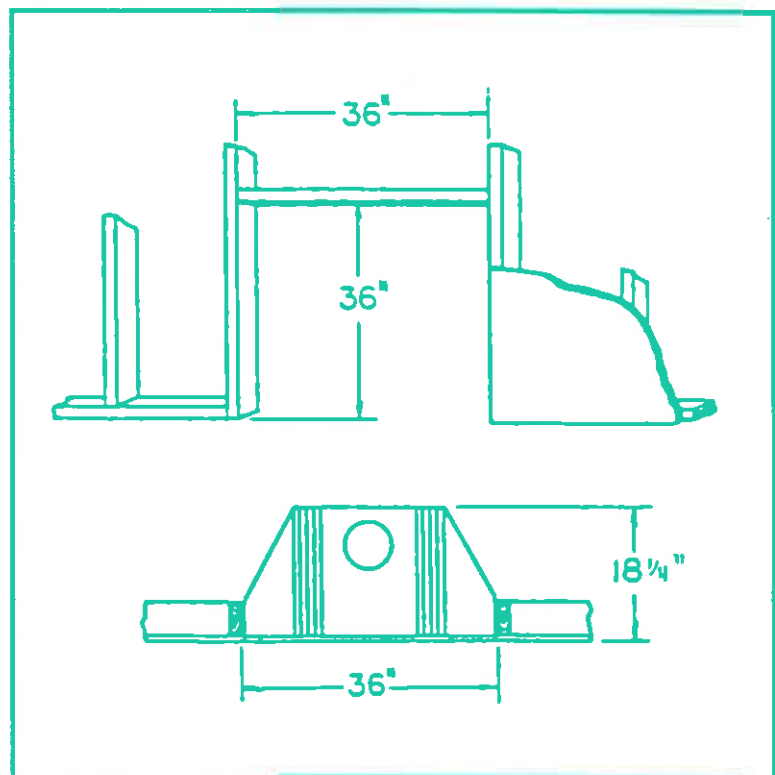

COMFORTEC™

Product Fact Sheet

Model: C36

The C36 is a
Truly Decorative
Gas Fireplace!

Box Size:

Front Width	35 7/8"
Rear Width	25 1/4"
Depth	18 1/8"
Height.....	34"
Height (Including Standoffs)	35 5/8"

Specification Data:

Fuel	Natural or Propane Gas
BTU Input	Natural 25,000/ Propane 21,000
BTU Output	Decorative Appliance, (Not intended to be an efficient heat producing unit)
Flue Size	5"
Ignition System.....	Piezo
Valve	Robertshaw with Millivolt Control
Clearance to Combustibles	Zero

Features:

- Five Year Warranty
- Wall Mount Remote Switch
  (No Electricity Required)
- Four Bark Texture Logs
- Aluminized Steel Burn Chamber
- Right or Left Side Gas Hook-up
- Heavy Steel Log Grate

Options:

- Hand-held Cordless Remote Control
- Polished Brass Decorative Trim Kit
- Tempered Glass Doors
- Outside Air Kit
- 125 CFM Variable Speed Blower
- Power Vent System (Up to 100')

Framing Dimensions:

Orrville Products, 375 East Orr Street, P.O. Box 902, Orrville, Ohio 44667
Phone (216) 683-4010 or (800) 722-4010